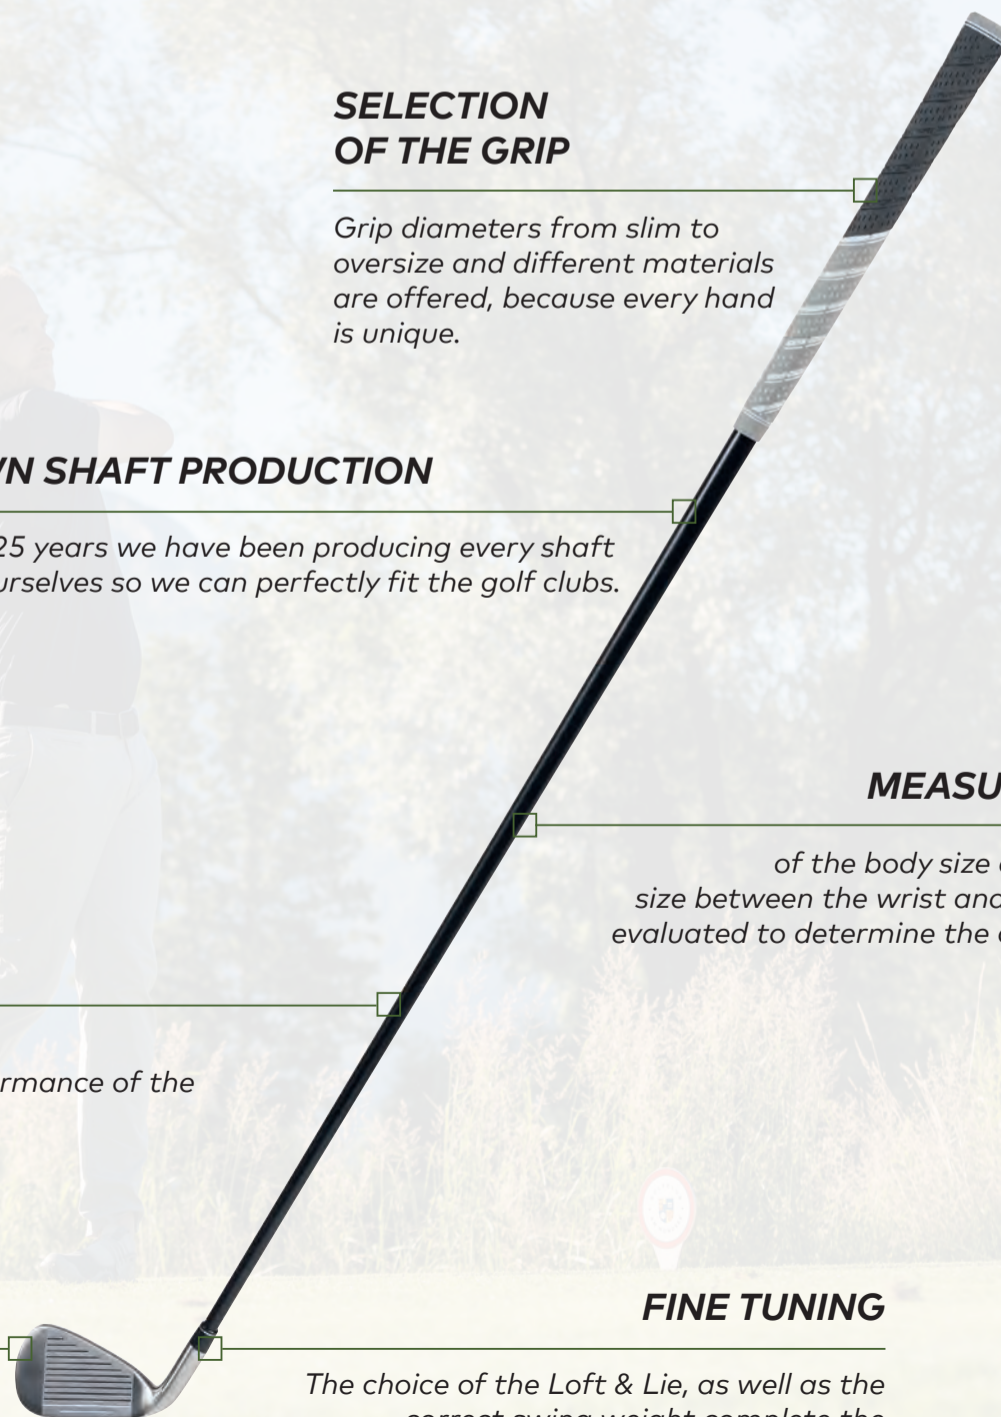

FINE TUNING

The choice of the Loft & Lie, as well as the correct swing weight complete the customized golf club to 100%.